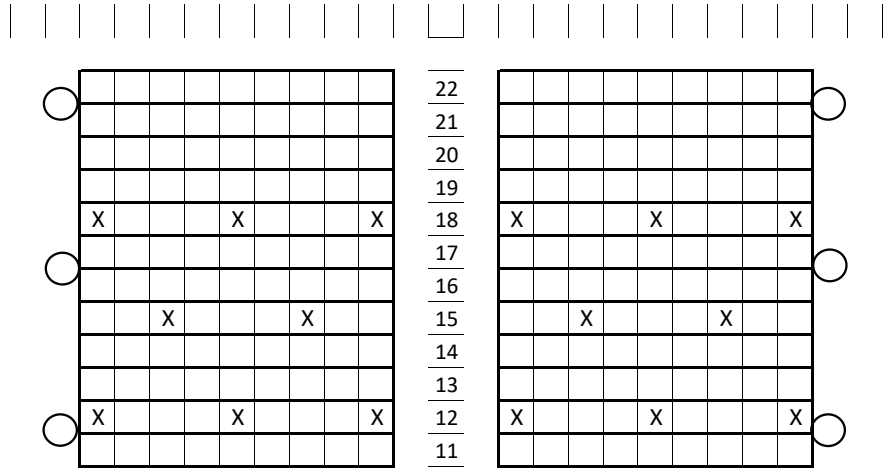

St Boniface Church - Seating Plan for Musica Sacra 2020 Fall Concert Recording

Rear Vestibule Doors

Each pew is 18ft wide,
with a 6ft wide aisle.

F = Folding chair
X = Choir member

Organ

Scale 1 block = 2 feet

Altar